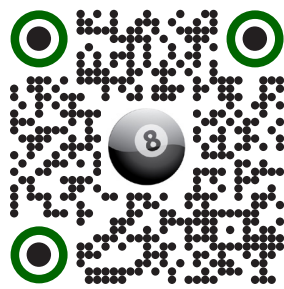

Scan for fixtures and latest results:

REGISTERED TEAM PLAYERS LISTS

As the season is a standalone format, we do not need to know who is in the team until the matches are played. This relies on all players **PRINTING** and **SIGNING** the result card **CLEARLY** when they first play for a team. They are only registered to a team by **PLAYING** a frame.

All players must **PRINT** their **FULL NAME** clearly and **SIGN** for each frame played. Result photos must also be **legible**.

Fake, duplicate or incomplete names on result cards may lead to void frames or a ban.

To register a new player to a team later in the groups stage, tick the box on the result card next to their name when they play a frame and ensure they **CLEARLY** print their **FULL NAME** and **SIGN**. We will then update your registered players list.

For the first few matches all players will be automatically added.

Once a player has played for a team they can not transfer to another team for the duration of the season. Please write **CLEARLY** on the result card [SRPL Rule 13].

Reminder: If a team is removed or withdraws mid-season, the registered players are not permitted to join another team.

Respect each other, keep safe and thanks for reading.

Have a great season!

The SRPL Committee

Print sponsored by Thurston Image Solutions